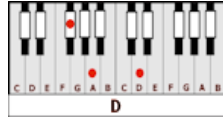

SPIRIT IN THE SKY – Norman Greenbaum (A)

GUITAR / KEYBOARD CHORDS:

A=xo222o

D=xxo232

E=o221oo

C=x32o1o

INTRO: A - D-C-A C-D-A 4x

A D
When I die and they lay me to rest...gonna go to the place that's the best
A E A
When they lay me down to die..going up to the spirit in the sky

A
Going up to the spirit in the sky, (spirit in the sky)
D
that's where I'm gonna go when I die (when I die)
A E A
When I die and they lay me to rest..I'm gonna go to the place that's the best

BRIDGE: A - D-C-A C-D-A 2x