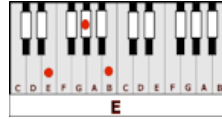

SPIRIT IN THE SKY – Norman Greenbaum (A)

GUITAR / KEYBOARD CHORDS:

A=xo222o

D=xxo232

E=o221oo

C=x32o1o

INTRO: A - D-C-A C-D-A 4x

A D
When I die and they lay me to rest...gonna go to the place that's the best
A E A
When they lay me down to die..going up to the spirit in the sky

A
Going up to the spirit in the sky, (spirit in the sky)
D
that's where I'm gonna go when I die (when I die)
A E A
When I die and they lay me to rest..I'm gonna go to the place that's the best

BRIDGE: A - D-C-A C-D-A 2x

BRIDGE: A - D-C-A C-D-A 2x

BREAK: A G A C A G A C-D A

BRIDGE: A - D-C-A C-D-A 2x

A
Never been a sinner, I've never sinned...I've got a friend in Jesus **D**
A **E** **A**
So you know that when I die..He's gonna set me up with the spirit in the sky