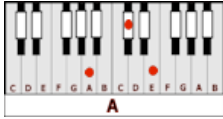

SPIRIT IN THE SKY – Norman Greenbaum (A)

GUITAR / KEYBOARD CHORDS:

A=xo222o

D=xxo232

E=o221oo

C=x32o1o

INTRO: A - D-C-A C-D-A 4x

A D
When I die and they lay me to rest...gonna go to the place that's the best
A E A
When they lay me down to die..going up to the spirit in the sky

A
Going up to the spirit in the sky, (spirit in the sky)
D
that's where I'm gonna go when I die (when I die)
A E A
When I die and they lay me to rest..I'm gonna go to the place that's the best

BRIDGE: A - D-C-A C-D-A 2x