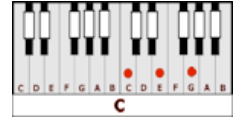

SPIRIT IN THE SKY – Norman Greenbaum (A)

GUITAR / KEYBOARD CHORDS:

A=xo222o

D=xxo232

E=o221oo

C=x32o1o

INTRO: A - D-C-A C-D-A 4x

A D
When I die and they lay me to rest...gonna go to the place that's the best
A E A
When they lay me down to die..going up to the spirit in the sky

A
Going up to the spirit in the sky, (spirit in the sky)
D
that's where I'm gonna go when I die (when I die)
A E A
When I die and they lay me to rest..I'm gonna go to the place that's the best

BRIDGE: A - D-C-A C-D-A 2x